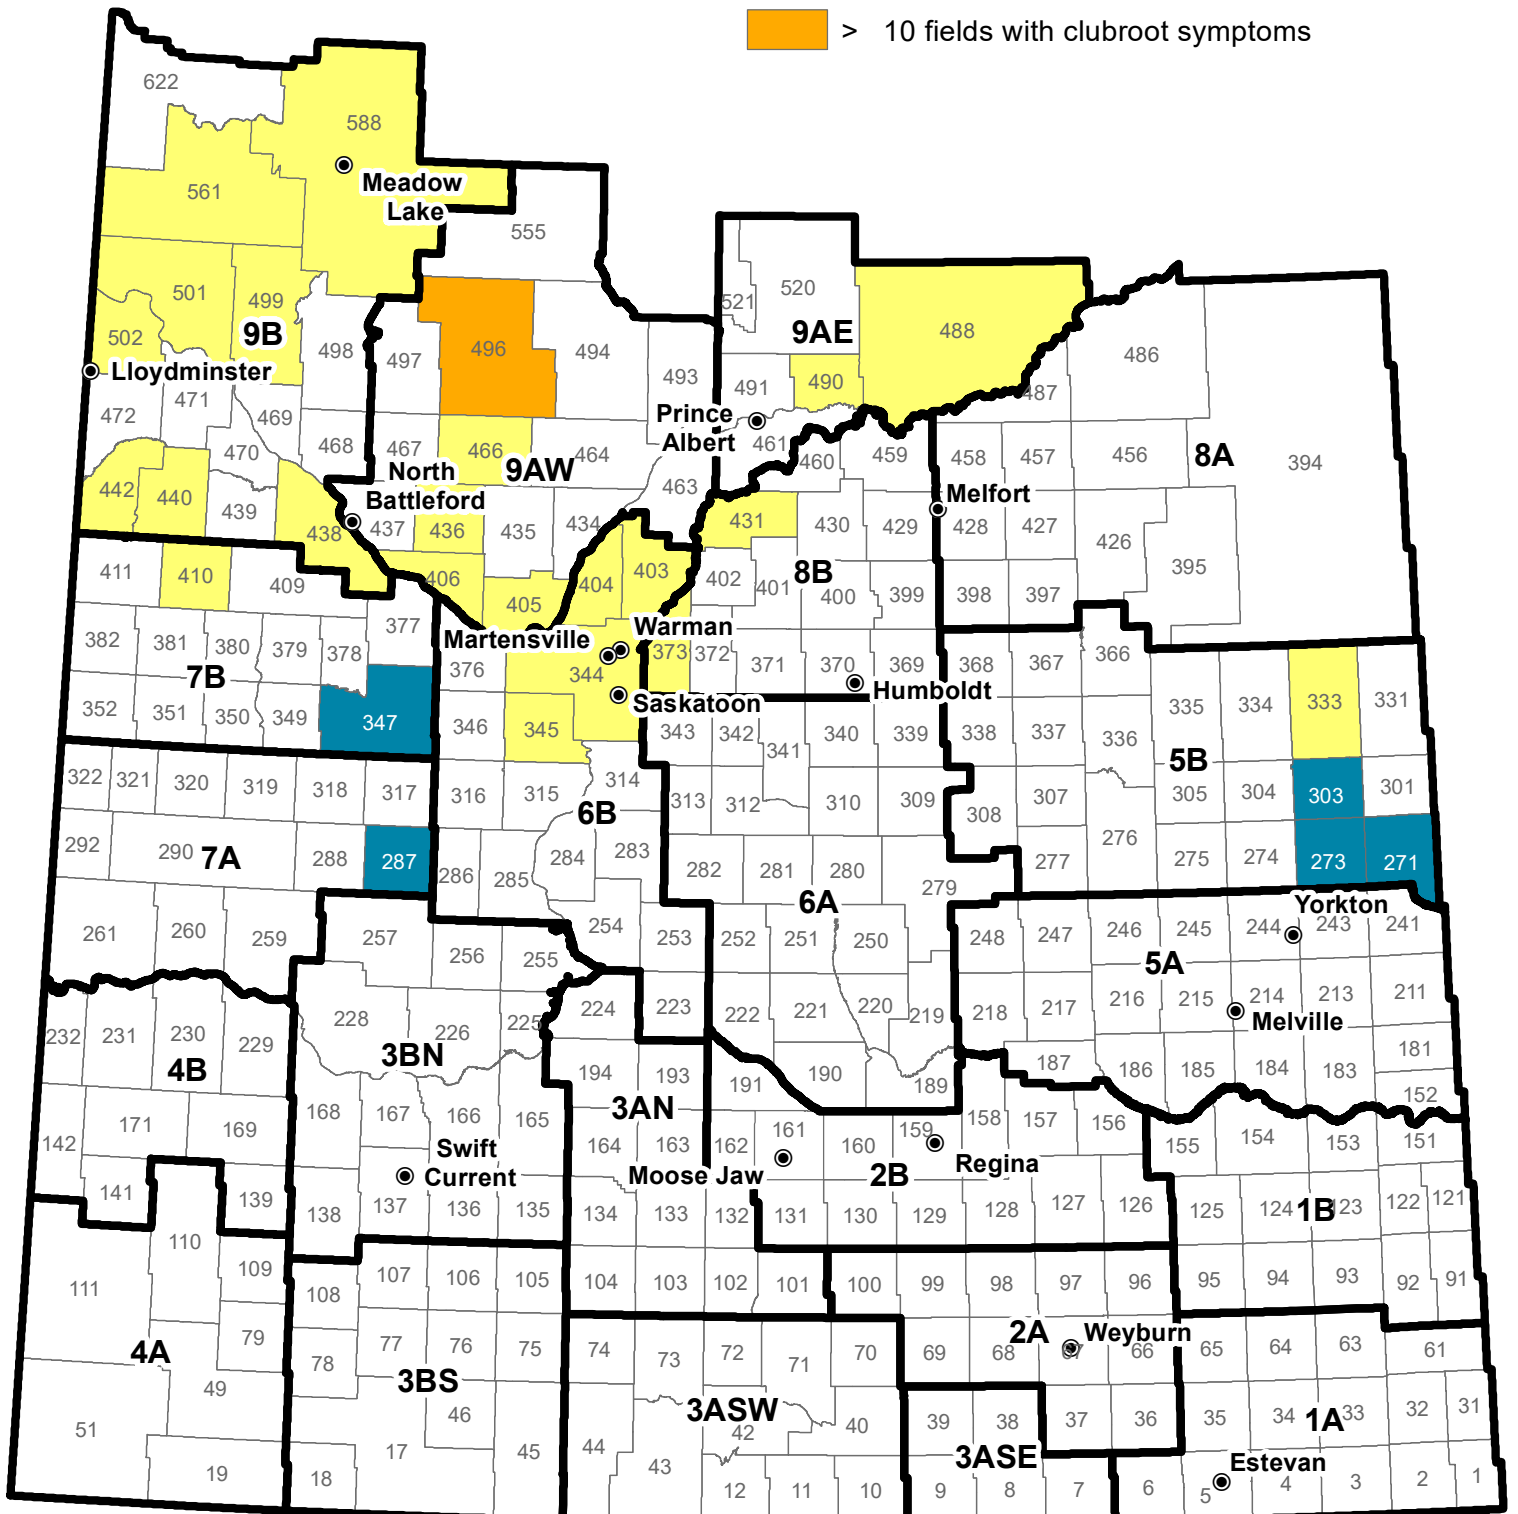

Clubroot Distribution in Saskatchewan (cumulative testing 2008 to 2019)

Data Source:
Clubroot Survey - Crops and Irrigation Branch

Geomatics Services, Ministry of Agriculture March 19, 2020