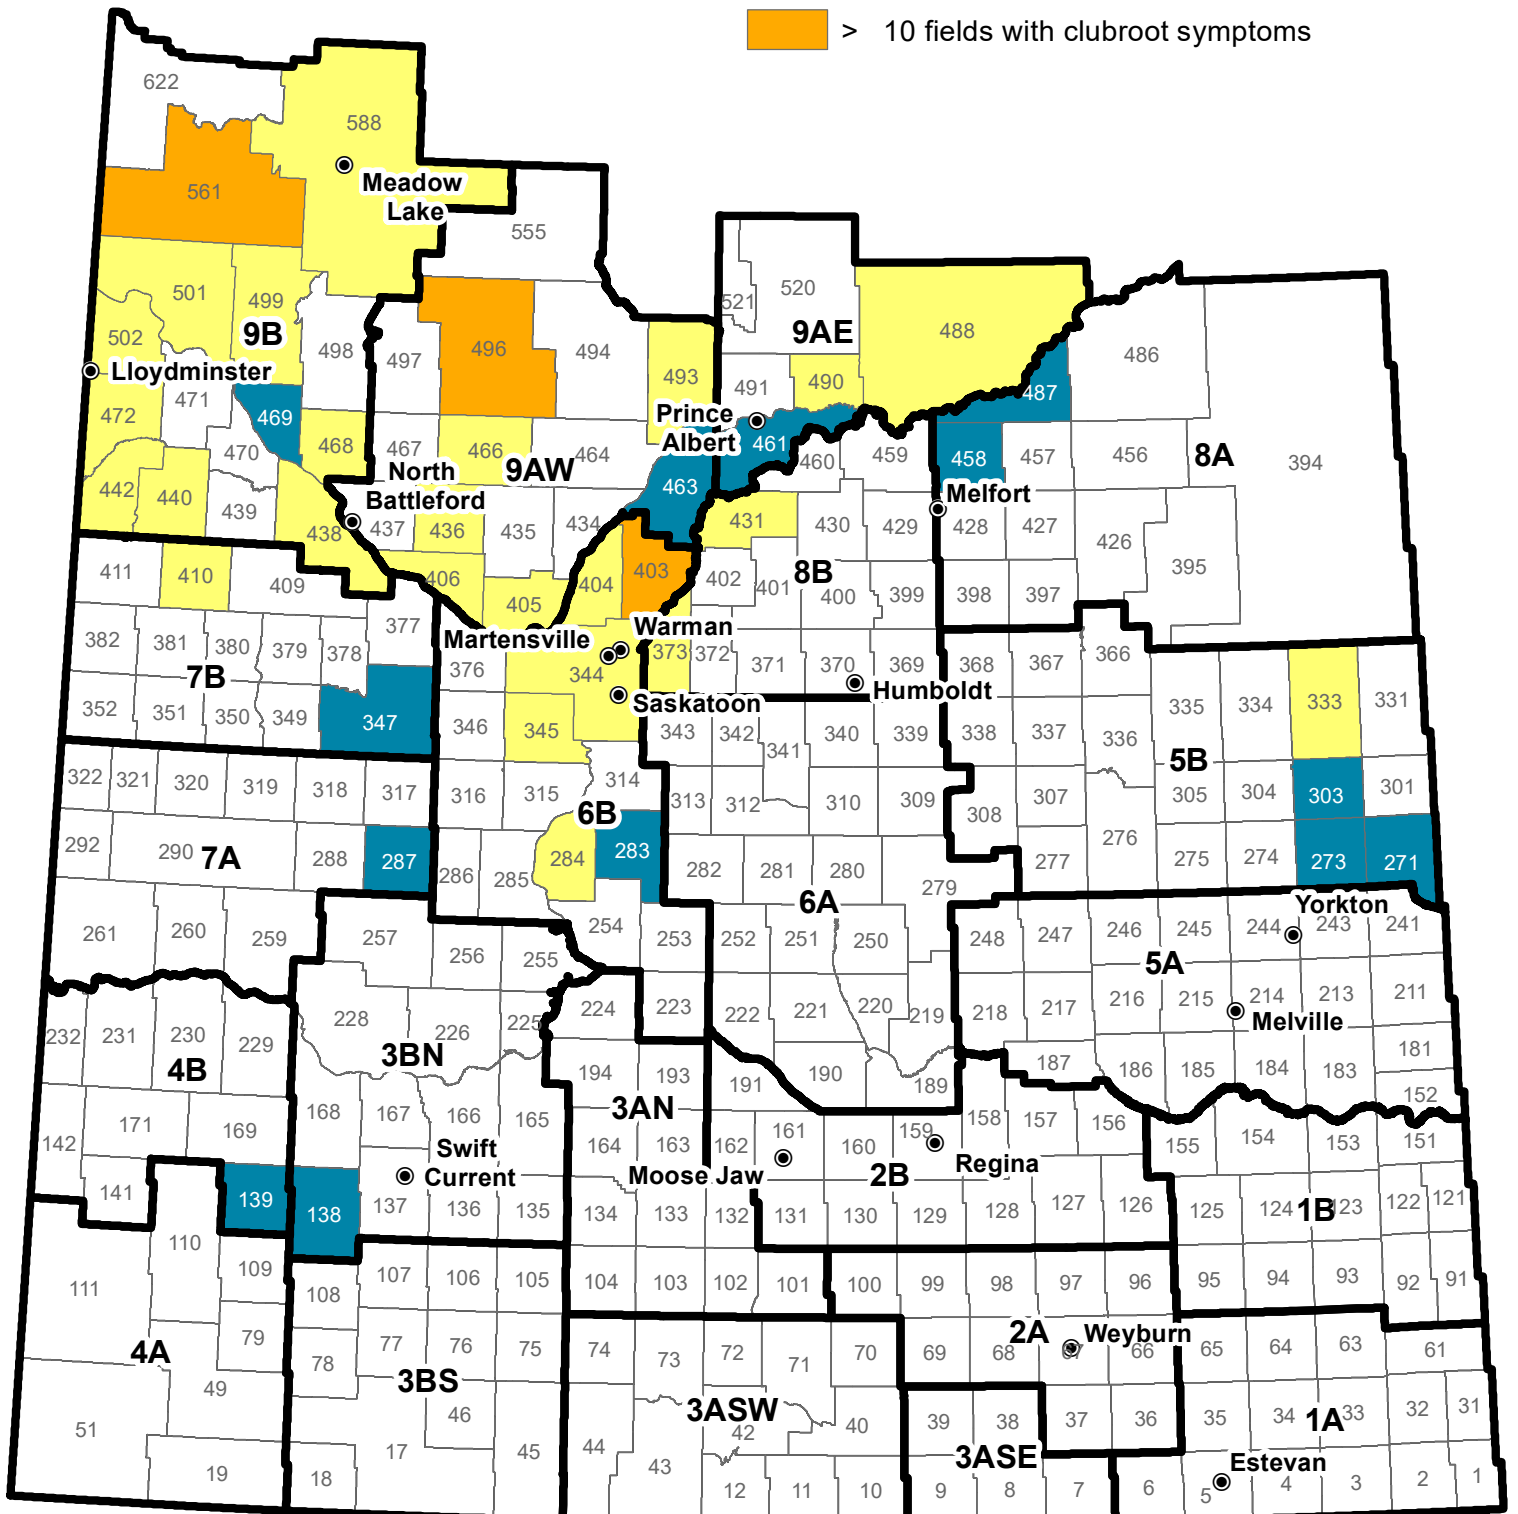

Clubroot Distribution in Saskatchewan (cumulative testing 2008 to 2020)

Data Source:
Clubroot Survey - Crops and Irrigation Branch

Geomatics Services, Ministry of Agriculture January 5, 2021